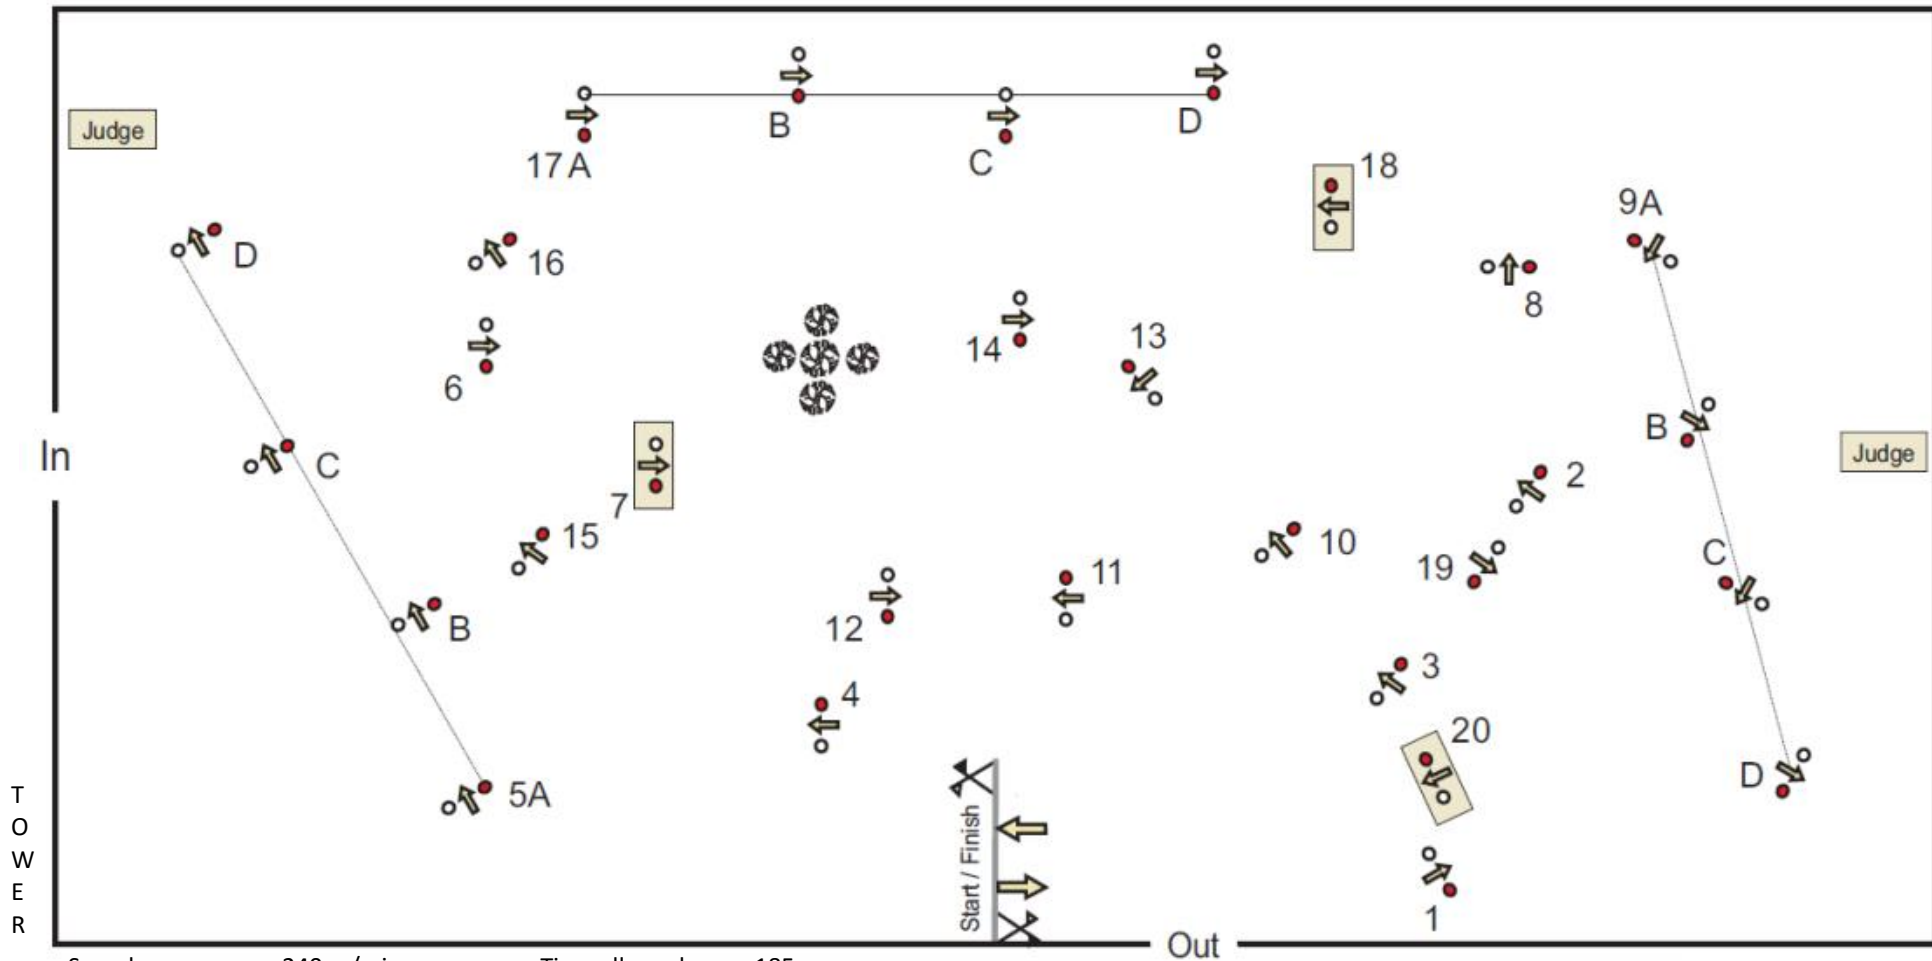

OBSTACLE DRIVING – OBSTACLE DRIVING

Sunday September 4, 2016

Speed	: 240 m/min	Time allowed	: 185 sec.
Face	: 190 cm	Time limit	: 370 sec.
Length	: 740 meter		

= Width: +/- 5 cm

STAKEHOLDERS

TOP PARTNERS